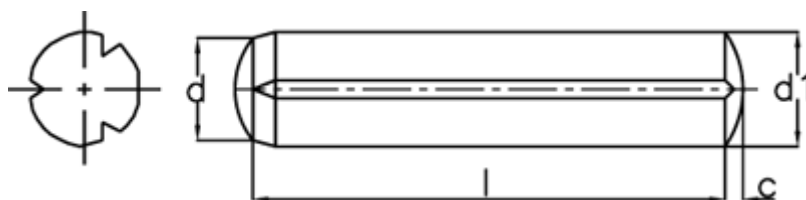

Data Sheet

Article number: 080322101

Description: KLEE Slotted pin S3 2x10
Stainless 1.4305

Measures

c	= 0,3
d	= 2.0
d1	= 2,15
Length	= 10